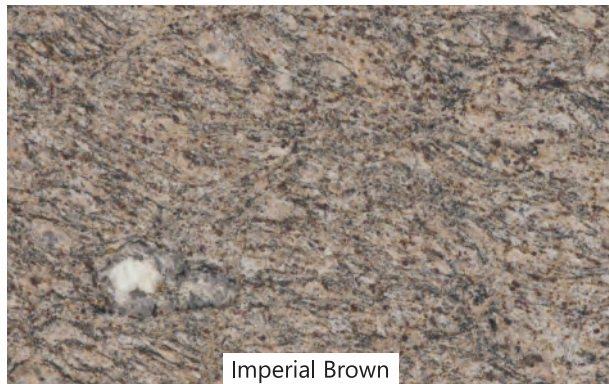

Bush Hammered

Flamed

Lapothora

South Indian Granite

[www.smbstonehub.com](http://www.smbstonehub.com)

Star Galaxy

Steel Grey

Indian Black

Impala Black

South Indian Granite

[www.smbstonehub.com](http://www.smbstonehub.com)

G 20

Spice Black

Black Pearl

Moon White

South Indian Granite

[www.smbstonehub.com](http://www.smbstonehub.com)

Prada Gold

Imperial Brown

Arizona Gold

New Tropic Brown

South Indian Granite

[www.smbstonehub.com](http://www.smbstonehub.com)

Kingfisher Blue