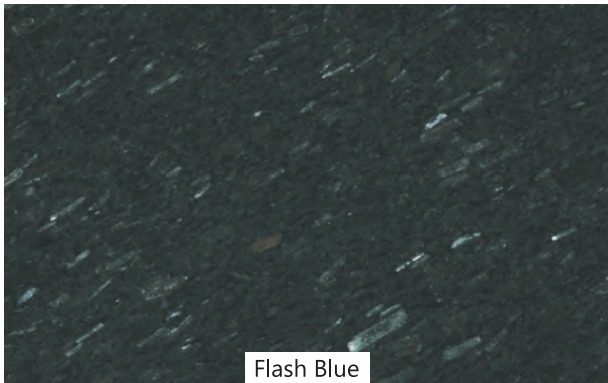

Impala Black

South Indian Granite

[www.smbstonehub.com](http://www.smbstonehub.com)

G 20

Spice Black

Black Pearl

Moon White

South Indian Granite

[www.smbstonehub.com](http://www.smbstonehub.com)

Prada Gold

Imperial Brown

Arizona Gold

New Tropic Brown

South Indian Granite

[www.smbstonehub.com](http://www.smbstonehub.com)

Kingfisher Blue

Lavender Blue

Flash Blue

S K Blue

South Indian Granite

[www.smbstonehub.com](http://www.smbstonehub.com)

Paradiso Classic

Paradiso Bash

Colombo Juparana