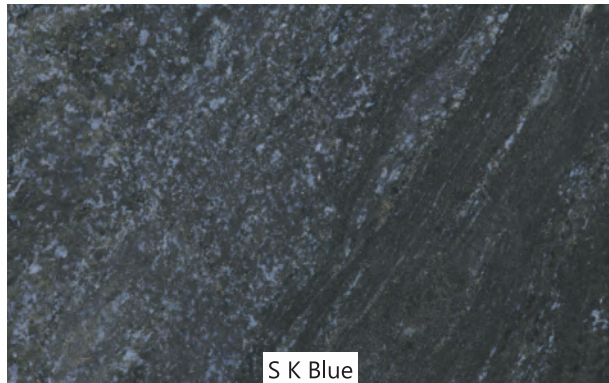

Bush Hammered

Flamed

Lapothora

South Indian Granite

[www.smbstonehub.com](http://www.smbstonehub.com)

Star Galaxy

Steel Grey

Indian Black

Impala Black

South Indian Granite

[www.smbstonehub.com](http://www.smbstonehub.com)

G 20

Spice Black

Black Pearl

Moon White

South Indian Granite

[www.smbstonehub.com](http://www.smbstonehub.com)

Prada Gold

Imperial Brown

Arizona Gold

New Tropic Brown

South Indian Granite

[www.smbstonehub.com](http://www.smbstonehub.com)

Kingfisher Blue

Lavender Blue

Flash Blue

S K Blue

South Indian Granite

[www.smbstonehub.com](http://www.smbstonehub.com)

Paradiso Classic

Paradiso Bash

Colombo Juparana