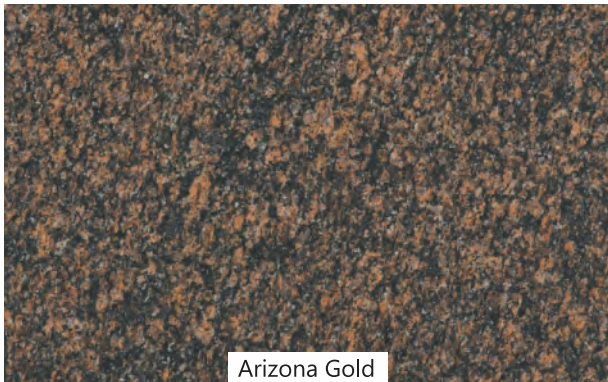

Bush Hammered

Flamed

Lapothora

South Indian Granite

[www.smbstonehub.com](http://www.smbstonehub.com)

Star Galaxy

Steel Grey

Indian Black

Impala Black

South Indian Granite

[www.smbstonehub.com](http://www.smbstonehub.com)

G 20

Spice Black

Black Pearl

Moon White

South Indian Granite

[www.smbstonehub.com](http://www.smbstonehub.com)

Prada Gold

Imperial Brown

Arizona Gold

New Tropic Brown

South Indian Granite

[www.smbstonehub.com](http://www.smbstonehub.com)

Kingfisher Blue