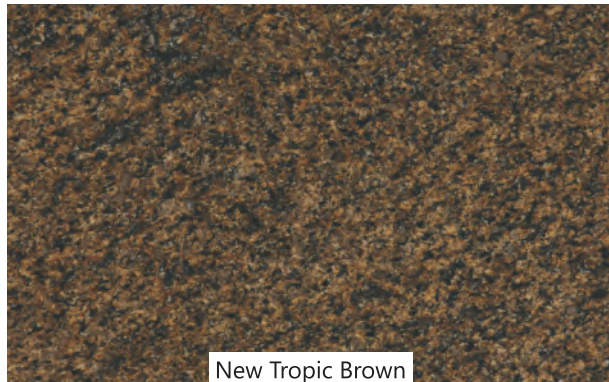

# SOUTH INDIAN GRANITE Collection

*simply spectacular*

South Indian Granite

[www.smbstonehub.com](http://www.smbstonehub.com)

Tan Brown

Coffee Brown

Absolute Black

Khammam Black

Bush Hammered

Flamed

Lapothora

South Indian Granite

[www.smbstonehub.com](http://www.smbstonehub.com)

Star Galaxy

Steel Grey

Indian Black

Impala Black

South Indian Granite

[www.smbstonehub.com](http://www.smbstonehub.com)

G 20

Spice Black

Black Pearl

Moon White

South Indian Granite

[www.smbstonehub.com](http://www.smbstonehub.com)

Prada Gold

Imperial Brown

Arizona Gold

New Tropic Brown

South Indian Granite

[www.smbstonehub.com](http://www.smbstonehub.com)

Kingfisher Blue