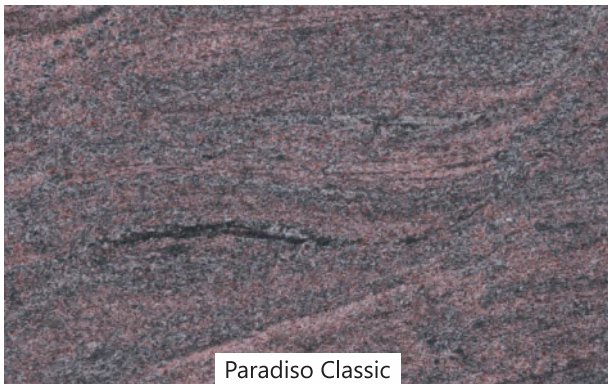

[www.smbstonehub.com](http://www.smbstonehub.com)

Prada Gold

Imperial Brown

Arizona Gold

New Tropic Brown

South Indian Granite

[www.smbstonehub.com](http://www.smbstonehub.com)

Kingfisher Blue

Lavender Blue

Flash Blue

S K Blue

South Indian Granite

[www.smbstonehub.com](http://www.smbstonehub.com)

Paradiso Classic

Paradiso Bash

Colombo Juparana