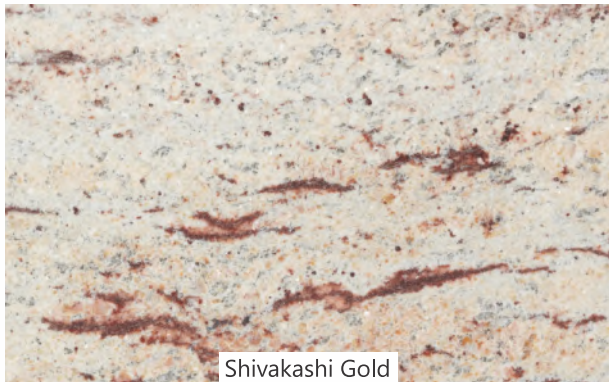

[www.smbstonehub.com](http://www.smbstonehub.com)

Prada Gold

Imperial Brown

Arizona Gold

New Tropic Brown

South Indian Granite

[www.smbstonehub.com](http://www.smbstonehub.com)

Kingfisher Blue

Lavender Blue

Flash Blue

S K Blue

South Indian Granite

[www.smbstonehub.com](http://www.smbstonehub.com)

Paradiso Classic

Paradiso Bash

Colombo Juparana

Pink Juparana

South Indian Granite

[www.smbstonehub.com](http://www.smbstonehub.com)

Colonial Gold

Shivakashi Pink

Shivakashi Gold

Ivory Brown

South Indian Granite

[www.smbstonehub.com](http://www.smbstonehub.com)

Cat's Eye

Asian Top

Red Multi Colour

Rosewood

South Indian Granite

[www.smbstonehub.com](http://www.smbstonehub.com)

Viscon White