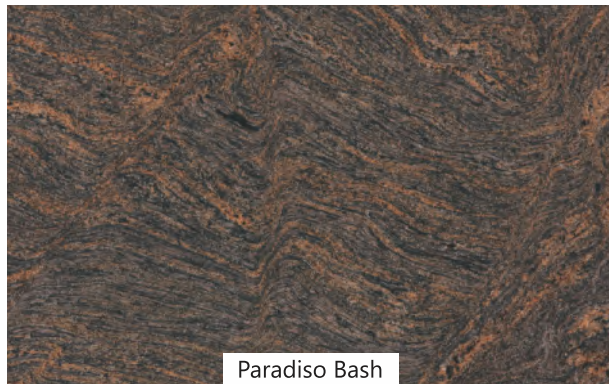

Bush Hammered

Flamed

Lapothora

South Indian Granite

[www.smbstonehub.com](http://www.smbstonehub.com)

Star Galaxy

Steel Grey

Indian Black

[www.smbstonehub.com](http://www.smbstonehub.com)

Prada Gold

Imperial Brown

Arizona Gold

New Tropic Brown

South Indian Granite

[www.smbstonehub.com](http://www.smbstonehub.com)

Kingfisher Blue

Lavender Blue

Flash Blue

S K Blue

South Indian Granite

[www.smbstonehub.com](http://www.smbstonehub.com)

Paradiso Classic

Paradiso Bash

Colombo Juparana

Pink Juparana

South Indian Granite

[www.smbstonehub.com](http://www.smbstonehub.com)

Colonial Gold

Shivakashi Pink

Shivakashi Gold

Ivory Brown

South Indian Granite