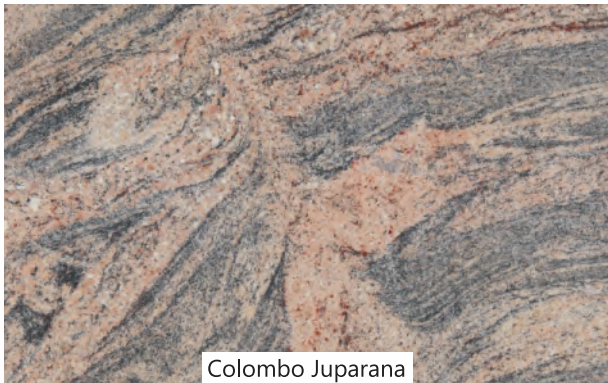

Impala Black

South Indian Granite

[www.smbstonehub.com](http://www.smbstonehub.com)

G 20

Spice Black

Black Pearl

Moon White

South Indian Granite

[www.smbstonehub.com](http://www.smbstonehub.com)

Prada Gold

Imperial Brown

Arizona Gold

New Tropic Brown

South Indian Granite

[www.smbstonehub.com](http://www.smbstonehub.com)

Kingfisher Blue

Lavender Blue

Flash Blue

S K Blue

South Indian Granite

[www.smbstonehub.com](http://www.smbstonehub.com)

Paradiso Classic

Paradiso Bash

Colombo Juparana

Pink Juparana

South Indian Granite

[www.smbstonehub.com](http://www.smbstonehub.com)

Colonial Gold

Shivakashi Pink

Shivakashi Gold

Ivory Brown

South Indian Granite