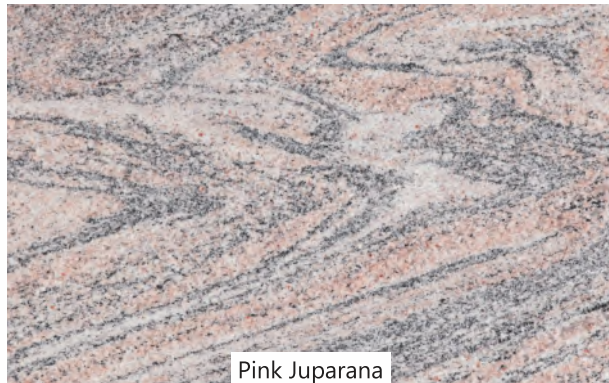

Impala Black

South Indian Granite

[www.smbstonehub.com](http://www.smbstonehub.com)

G 20

Spice Black

Black Pearl

Moon White

South Indian Granite

[www.smbstonehub.com](http://www.smbstonehub.com)

Prada Gold

Imperial Brown

Arizona Gold

New Tropic Brown

South Indian Granite

[www.smbstonehub.com](http://www.smbstonehub.com)

Kingfisher Blue

Lavender Blue

Flash Blue

S K Blue

South Indian Granite

[www.smbstonehub.com](http://www.smbstonehub.com)

Paradiso Classic

Paradiso Bash

Colombo Juparana

Pink Juparana

South Indian Granite

[www.smbstonehub.com](http://www.smbstonehub.com)

Colonial Gold

Shivakashi Pink

Shivakashi Gold

Ivory Brown

South Indian Granite