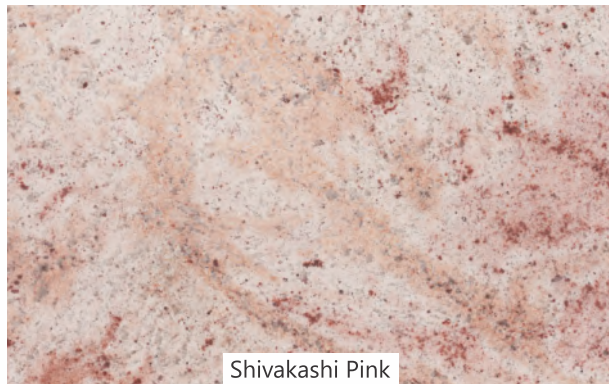

[www.smbstonehub.com](http://www.smbstonehub.com)

Prada Gold

Imperial Brown

Arizona Gold

New Tropic Brown

South Indian Granite

[www.smbstonehub.com](http://www.smbstonehub.com)

Kingfisher Blue

Lavender Blue

Flash Blue

S K Blue

South Indian Granite

[www.smbstonehub.com](http://www.smbstonehub.com)

Paradiso Classic

Paradiso Bash

Colombo Juparana

Pink Juparana

South Indian Granite

[www.smbstonehub.com](http://www.smbstonehub.com)

Colonial Gold

Shivakashi Pink

Shivakashi Gold

Ivory Brown

South Indian Granite

[www.smbstonehub.com](http://www.smbstonehub.com)

Cat's Eye

Asian Top

Red Multi Colour

Rosewood

South Indian Granite

[www.smbstonehub.com](http://www.smbstonehub.com)

Viscon White