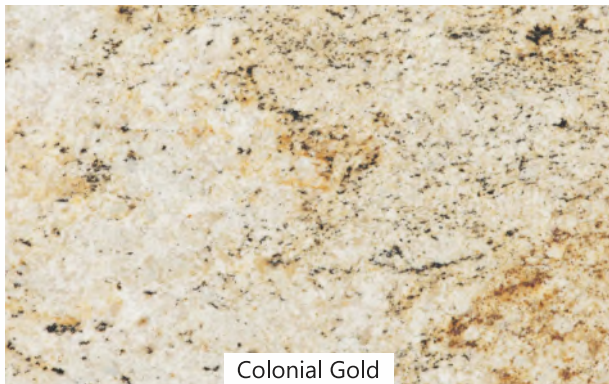

Impala Black

South Indian Granite

[www.smbstonehub.com](http://www.smbstonehub.com)

G 20

Spice Black

Black Pearl

Moon White

South Indian Granite

[www.smbstonehub.com](http://www.smbstonehub.com)

Prada Gold

Imperial Brown

Arizona Gold

New Tropic Brown

South Indian Granite

[www.smbstonehub.com](http://www.smbstonehub.com)

Kingfisher Blue

Lavender Blue

Flash Blue

S K Blue

South Indian Granite

[www.smbstonehub.com](http://www.smbstonehub.com)

Paradiso Classic

Paradiso Bash

Colombo Juparana

Pink Juparana

South Indian Granite

[www.smbstonehub.com](http://www.smbstonehub.com)

Colonial Gold

Shivakashi Pink

Shivakashi Gold

Ivory Brown

South Indian Granite