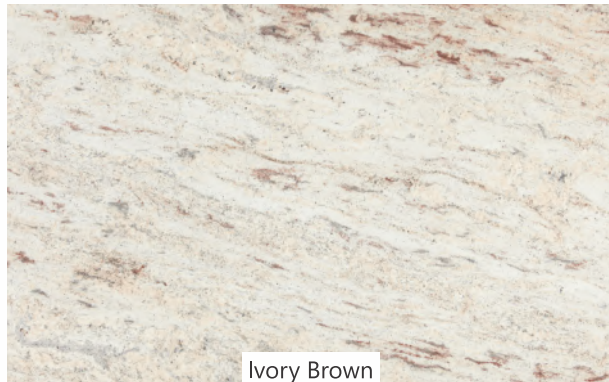

[www.smbstonehub.com](http://www.smbstonehub.com)

Prada Gold

Imperial Brown

Arizona Gold

New Tropic Brown

South Indian Granite

[www.smbstonehub.com](http://www.smbstonehub.com)

Kingfisher Blue

Pink Juparana

South Indian Granite

[www.smbstonehub.com](http://www.smbstonehub.com)

Colonial Gold

Shivakashi Pink

Shivakashi Gold

Ivory Brown

South Indian Granite

[www.smbstonehub.com](http://www.smbstonehub.com)

Cat's Eye

Asian Top

Red Multi Colour

Rosewood

South Indian Granite

[www.smbstonehub.com](http://www.smbstonehub.com)

Viscon White