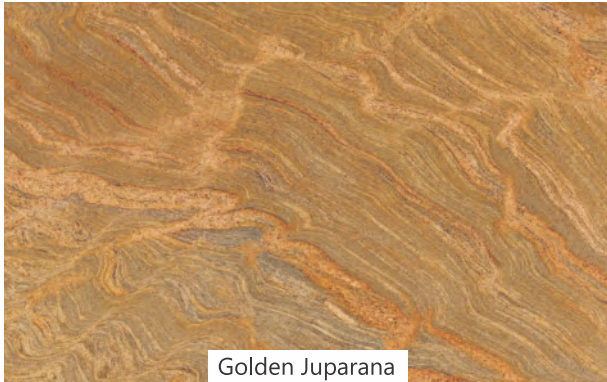

[www.smbstonehub.com](http://www.smbstonehub.com)

Prada Gold

Imperial Brown

Arizona Gold

New Tropic Brown

South Indian Granite

[www.smbstonehub.com](http://www.smbstonehub.com)

Kingfisher Blue

Pink Juparana

South Indian Granite

[www.smbstonehub.com](http://www.smbstonehub.com)

Colonial Gold

Shivakashi Pink

Shivakashi Gold

Ivory Brown

South Indian Granite

New Kashmir White

Amba White

Colonial White

South Indian Granite

[www.smbstonehub.com](http://www.smbstonehub.com)

Coral White

River White

Thunder White

Astoria

South Indian Granite

[www.smbstonehub.com](http://www.smbstonehub.com)

Kashmir Cream

New Imperial Gold

Golden Juparana

Golden Beach