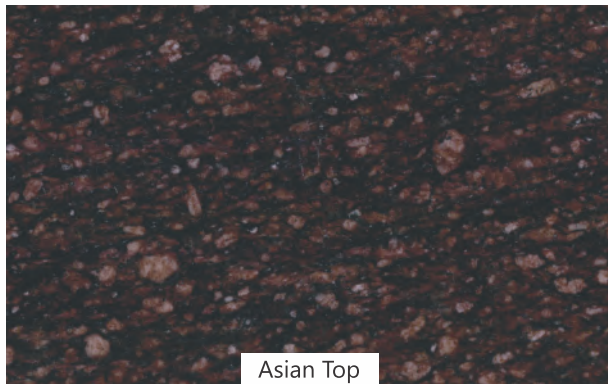

[www.smbstonehub.com](http://www.smbstonehub.com)

Prada Gold

Imperial Brown

Arizona Gold

New Tropic Brown

South Indian Granite

[www.smbstonehub.com](http://www.smbstonehub.com)

Kingfisher Blue

Lavender Blue

Flash Blue

S K Blue

South Indian Granite

[www.smbstonehub.com](http://www.smbstonehub.com)

Paradiso Classic

Paradiso Bash

Colombo Juparana

Pink Juparana

South Indian Granite

[www.smbstonehub.com](http://www.smbstonehub.com)

Colonial Gold

Shivakashi Pink

Shivakashi Gold

Ivory Brown

South Indian Granite

[www.smbstonehub.com](http://www.smbstonehub.com)

Cat's Eye

Asian Top

Red Multi Colour

Rosewood

South Indian Granite

[www.smbstonehub.com](http://www.smbstonehub.com)

Viscon White