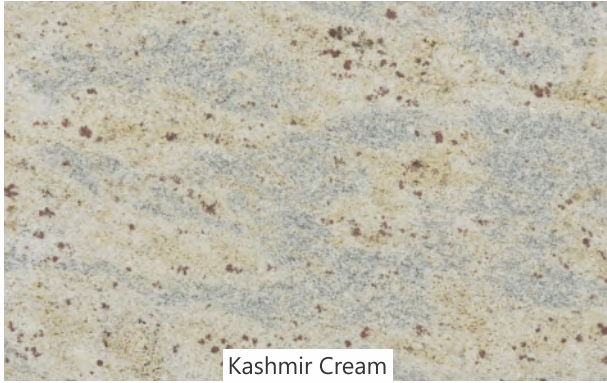

South Indian Granite

www.smbstonehub.com

Kashmir Cream