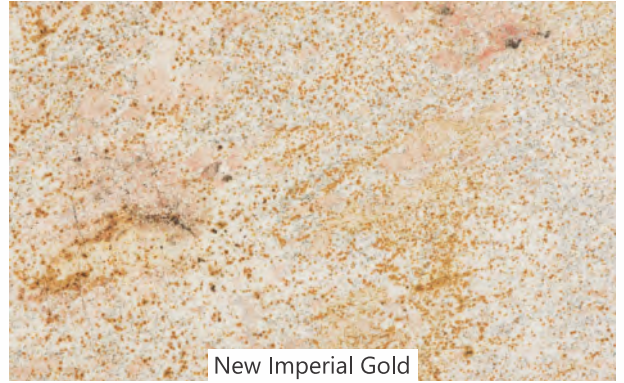

[www.smbstonehub.com](http://www.smbstonehub.com)

Prada Gold

Imperial Brown

Arizona Gold

New Tropic Brown

South Indian Granite

[www.smbstonehub.com](http://www.smbstonehub.com)

Kingfisher Blue

Pink Juparana

South Indian Granite

[www.smbstonehub.com](http://www.smbstonehub.com)

Colonial Gold

Shivakashi Pink

Shivakashi Gold

Ivory Brown

South Indian Granite

New Kashmir White

Amba White

Colonial White

South Indian Granite

[www.smbstonehub.com](http://www.smbstonehub.com)

Coral White

River White

Thunder White

Astoria

South Indian Granite

[www.smbstonehub.com](http://www.smbstonehub.com)

Kashmir Cream

New Imperial Gold

Golden Juparana

Golden Beach