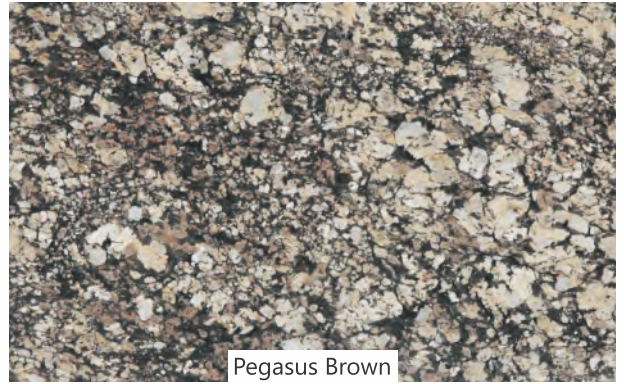

# SOUTH INDIAN GRANITE Collection

*simply spectacular*

South Indian Granite

[www.smbstonehub.com](http://www.smbstonehub.com)

Tan Brown

Coffee Brown

Absolute Black

Khammam Black

South Indian Granite

[www.smbstonehub.com](http://www.smbstonehub.com)

South Indian Granite

[www.smbstonehub.com](http://www.smbstonehub.com)

Finishes

Black Galaxy

Polished

Honed

Bush Hammered

Flamed

Lapothora

South Indian Granite

[www.smbstonehub.com](http://www.smbstonehub.com)

Star Galaxy

Steel Grey

Indian Black

[www.smbstonehub.com](http://www.smbstonehub.com)

Prada Gold

Imperial Brown

Arizona Gold

New Tropic Brown

South Indian Granite

[www.smbstonehub.com](http://www.smbstonehub.com)

Kingfisher Blue