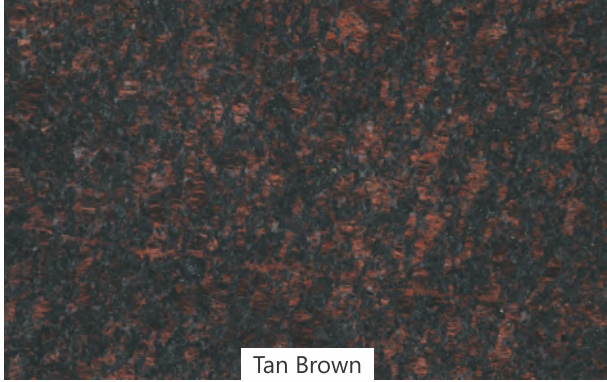

# SOUTH INDIAN GRANITE Collection

*simply spectacular*

South Indian Granite

[www.smbstonehub.com](http://www.smbstonehub.com)

Tan Brown

Coffee Brown

Absolute Black

Khammam Black

South Indian Granite

[www.smbstonehub.com](http://www.smbstonehub.com)

South Indian Granite

[www.smbstonehub.com](http://www.smbstonehub.com)

Finishes

Black Galaxy

Polished

Honed

Bush Hammered

Flamed

Lapothora

South Indian Granite

[www.smbstonehub.com](http://www.smbstonehub.com)

Star Galaxy

Steel Grey

Indian Black

[www.smbstonehub.com](http://www.smbstonehub.com)

Prada Gold

Imperial Brown

Arizona Gold

New Tropic Brown

South Indian Granite

[www.smbstonehub.com](http://www.smbstonehub.com)

Kingfisher Blue