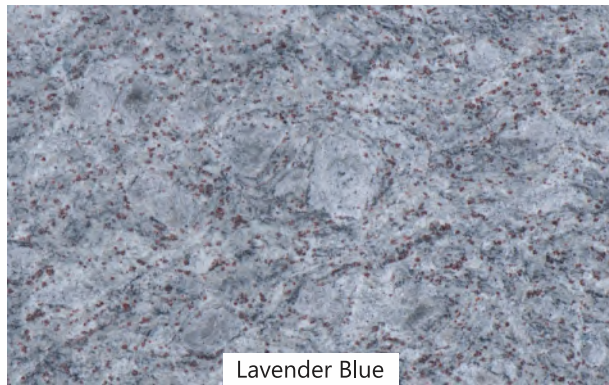

Impala Black

South Indian Granite

[www.smbstonehub.com](http://www.smbstonehub.com)

G 20

Spice Black

Black Pearl

Moon White

South Indian Granite

[www.smbstonehub.com](http://www.smbstonehub.com)

Prada Gold

Imperial Brown

Arizona Gold

New Tropic Brown

South Indian Granite

[www.smbstonehub.com](http://www.smbstonehub.com)

Kingfisher Blue

Lavender Blue

Flash Blue

S K Blue

South Indian Granite

[www.smbstonehub.com](http://www.smbstonehub.com)

Paradiso Classic

Paradiso Bash

Colombo Juparana