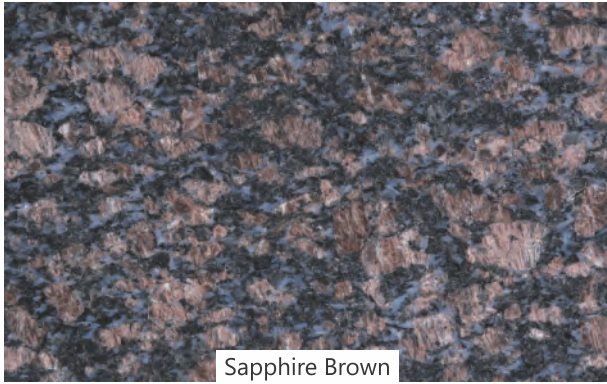

# SOUTH INDIAN GRANITE Collection

*simply spectacular*

South Indian Granite

[www.smbstonehub.com](http://www.smbstonehub.com)

Tan Brown

Coffee Brown

Absolute Black

Khammam Black

South Indian Granite

[www.smbstonehub.com](http://www.smbstonehub.com)

South Indian Granite

[www.smbstonehub.com](http://www.smbstonehub.com)

Finishes

Black Galaxy

Polished

Honed

Bush Hammered

Flamed

Lapothora

South Indian Granite

[www.smbstonehub.com](http://www.smbstonehub.com)

Star Galaxy

Steel Grey

Indian Black

[www.smbstonehub.com](http://www.smbstonehub.com)

Prada Gold

Imperial Brown

Arizona Gold

New Tropic Brown

South Indian Granite

[www.smbstonehub.com](http://www.smbstonehub.com)

Kingfisher Blue