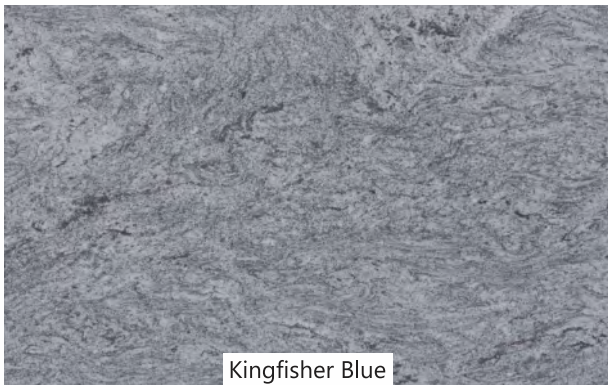

Impala Black

South Indian Granite

[www.smbstonehub.com](http://www.smbstonehub.com)

G 20

Spice Black

Black Pearl

Moon White

South Indian Granite

[www.smbstonehub.com](http://www.smbstonehub.com)

Prada Gold

Imperial Brown

Arizona Gold

New Tropic Brown

South Indian Granite

[www.smbstonehub.com](http://www.smbstonehub.com)

Kingfisher Blue