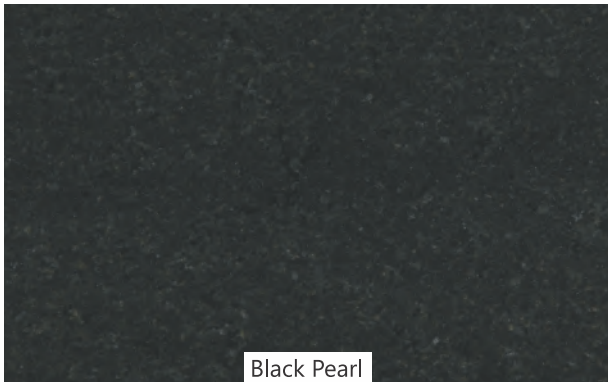

# SOUTH INDIAN GRANITE Collection

*simply spectacular*

South Indian Granite

[www.smbstonehub.com](http://www.smbstonehub.com)

Tan Brown

Coffee Brown

Absolute Black

Khammam Black

Bush Hammered

Flamed

Lapothora

South Indian Granite

[www.smbstonehub.com](http://www.smbstonehub.com)

Star Galaxy

Steel Grey

Indian Black

Impala Black

South Indian Granite

[www.smbstonehub.com](http://www.smbstonehub.com)

G 20

Spice Black

Black Pearl

Moon White

South Indian Granite

[www.smbstonehub.com](http://www.smbstonehub.com)

Prada Gold

Imperial Brown

Arizona Gold

New Tropic Brown

South Indian Granite

[www.smbstonehub.com](http://www.smbstonehub.com)

Kingfisher Blue