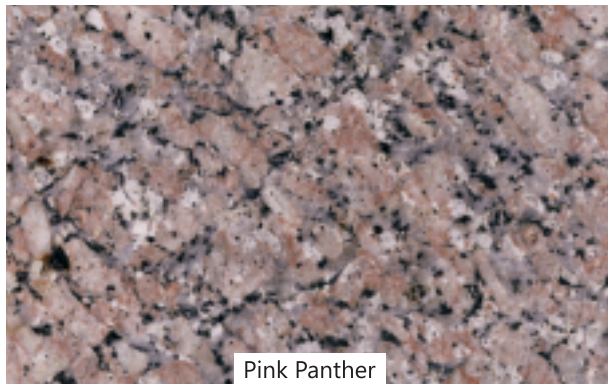

# NORTH INDIAN GRANITE Collection

*pure style \_*

North Indian Granite

[www.smbstonehub.com](http://www.smbstonehub.com)

New Red Imperial

Rosy Pink

Chima Pink

Tiger Skin

North Indian Granite

[www.smbstonehub.com](http://www.smbstonehub.com)

Jhansi Red

Royal Cream

Crystal yellow

Z Brown

North Indian Granite

[www.smbstonehub.com](http://www.smbstonehub.com)

North Indian Granite

[www.smbstonehub.com](http://www.smbstonehub.com)

Raniwada Yellow

Pink Panther

Tomato Red

Bala Flower

North Indian Granite

[www.smbstonehub.com](http://www.smbstonehub.com)

Rajasthan Black

Magic Black

French Green

Indian Green Marble

North Indian Granite

[www.smbstonehub.com](http://www.smbstonehub.com)

Azul Nova

Alpine Black