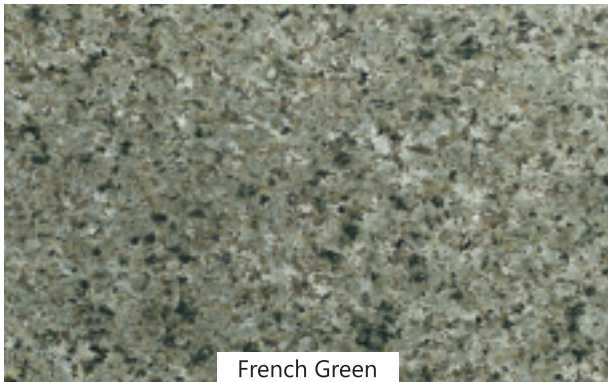

North Indian Granite

[www.smbstonehub.com](http://www.smbstonehub.com)

Jhansi Red

Royal Cream

Crystal yellow

Z Brown

North Indian Granite

[www.smbstonehub.com](http://www.smbstonehub.com)

North Indian Granite

[www.smbstonehub.com](http://www.smbstonehub.com)

Raniwada Yellow

Pink Panther

Tomato Red

Bala Flower

North Indian Granite

[www.smbstonehub.com](http://www.smbstonehub.com)

Rajasthan Black

Magic Black

French Green

Indian Green Marble

North Indian Granite

[www.smbstonehub.com](http://www.smbstonehub.com)

Azul Nova

Alpine Black

Blue Dunes

Fantasy Brown

North Indian Granite

[www.smbstonehub.com](http://www.smbstonehub.com)

Bianco Antico

Sunset Canyon

White Champagne

Monte Cristo