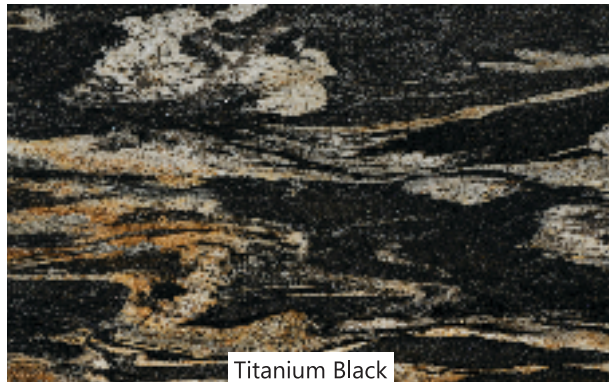

Rajasthan Black

Magic Black

French Green

Indian Green Marble

North Indian Granite

[www.smbstonehub.com](http://www.smbstonehub.com)

Azul Nova

Alpine Black

Blue Dunes

Fantasy Brown

North Indian Granite

[www.smbstonehub.com](http://www.smbstonehub.com)

Bianco Antico

Sunset Canyon

White Champagne

Monte Cristo

North Indian Granite

[www.smbstonehub.com](http://www.smbstonehub.com)

Blue flower

Silver oil

Alaska Gold

Titanium Black

North Indian Granite

[www.smbstonehub.com](http://www.smbstonehub.com)