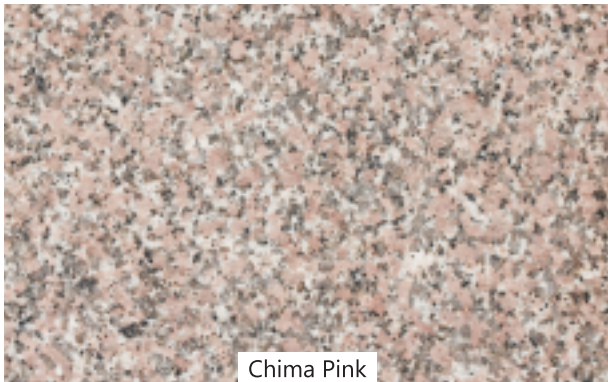

# NORTH INDIAN GRANITE Collection

*pure style \_*

North Indian Granite

[www.smbstonehub.com](http://www.smbstonehub.com)

New Red Imperial

Rosy Pink

Chima Pink

Tiger Skin

North Indian Granite

[www.smbstonehub.com](http://www.smbstonehub.com)

Jhansi Red

Royal Cream

Crystal yellow

Z Brown

North Indian Granite

[www.smbstonehub.com](http://www.smbstonehub.com)