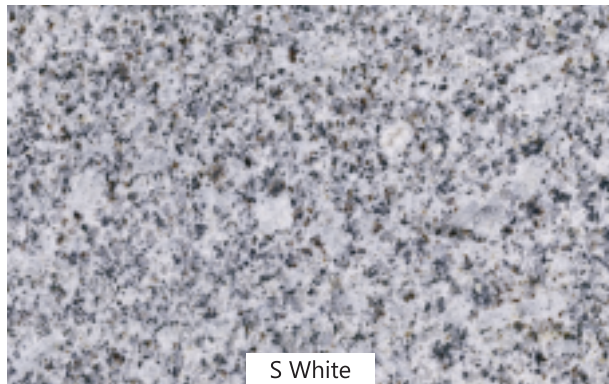

North Indian Granite

[www.smbstonehub.com](http://www.smbstonehub.com)

Jhansi Red

Royal Cream

Crystal yellow

Z Brown

North Indian Granite

[www.smbstonehub.com](http://www.smbstonehub.com)