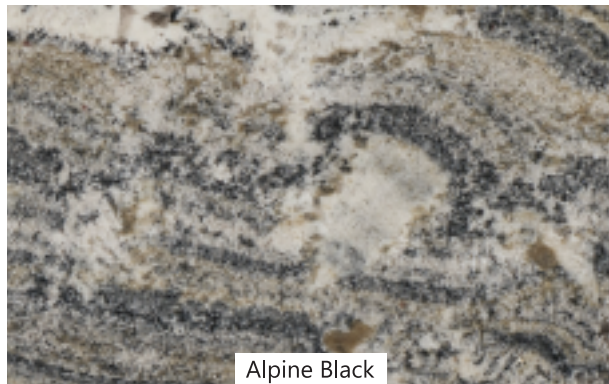

North Indian Granite

[www.smbstonehub.com](http://www.smbstonehub.com)

Raniwada Yellow

Pink Panther

Tomato Red

Bala Flower

North Indian Granite

[www.smbstonehub.com](http://www.smbstonehub.com)

Rajasthan Black

Magic Black

French Green

Indian Green Marble

North Indian Granite

[www.smbstonehub.com](http://www.smbstonehub.com)

Azul Nova

Alpine Black

Blue Dunes

Fantasy Brown

North Indian Granite

[www.smbstonehub.com](http://www.smbstonehub.com)

Bianco Antico

Sunset Canyon

White Champagne

Monte Cristo

North Indian Granite

[www.smbstonehub.com](http://www.smbstonehub.com)

Blue flower

Silver oil

Alaska Gold

Titanium Black

North Indian Granite

[www.smbstonehub.com](http://www.smbstonehub.com)