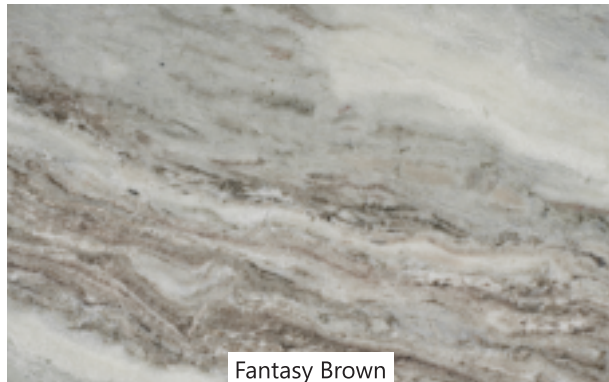

North Indian Granite

[www.smbstonehub.com](http://www.smbstonehub.com)

Raniwada Yellow

Pink Panther

Tomato Red

Bala Flower

North Indian Granite

[www.smbstonehub.com](http://www.smbstonehub.com)

Rajasthan Black

Magic Black

French Green

Indian Green Marble

North Indian Granite

[www.smbstonehub.com](http://www.smbstonehub.com)

Azul Nova

Alpine Black

Blue Dunes

Fantasy Brown

North Indian Granite

[www.smbstonehub.com](http://www.smbstonehub.com)

Bianco Antico

Sunset Canyon

White Champagne

Monte Cristo

North Indian Granite

[www.smbstonehub.com](http://www.smbstonehub.com)

Blue flower

Silver oil

Alaska Gold

Titanium Black

North Indian Granite

[www.smbstonehub.com](http://www.smbstonehub.com)