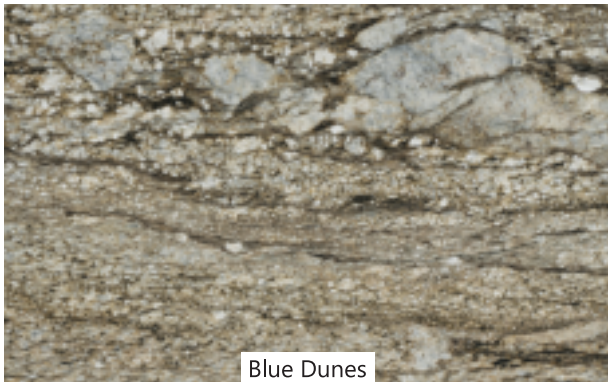

North Indian Granite

[www.smbstonehub.com](http://www.smbstonehub.com)

Raniwada Yellow

Pink Panther

Tomato Red

Bala Flower

North Indian Granite

[www.smbstonehub.com](http://www.smbstonehub.com)

Rajasthan Black

Magic Black

French Green

Indian Green Marble

North Indian Granite

[www.smbstonehub.com](http://www.smbstonehub.com)

Azul Nova

Alpine Black

Blue Dunes

Fantasy Brown

North Indian Granite

[www.smbstonehub.com](http://www.smbstonehub.com)

Bianco Antico

Sunset Canyon

White Champagne

Monte Cristo

North Indian Granite

[www.smbstonehub.com](http://www.smbstonehub.com)

Blue flower

Silver oil

Alaska Gold

Titanium Black

North Indian Granite

[www.smbstonehub.com](http://www.smbstonehub.com)