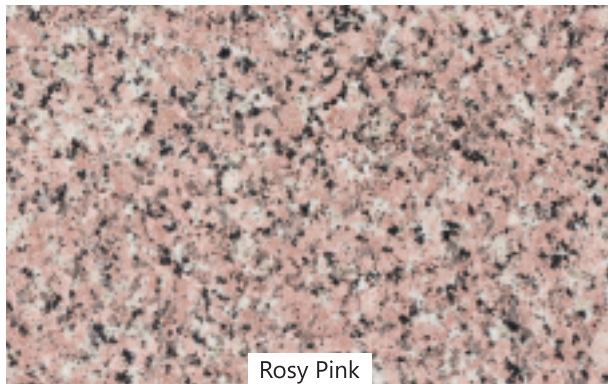

# NORTH INDIAN GRANITE Collection

*pure style \_*

North Indian Granite

[www.smbstonehub.com](http://www.smbstonehub.com)

New Red Imperial

Rosy Pink

Chima Pink

Tiger Skin

North Indian Granite

[www.smbstonehub.com](http://www.smbstonehub.com)

Jhansi Red

Royal Cream

Crystal yellow

Z Brown

North Indian Granite

[www.smbstonehub.com](http://www.smbstonehub.com)

Blue Dunes

Fantasy Brown

North Indian Granite

[www.smbstonehub.com](http://www.smbstonehub.com)

Bianco Antico

Sunset Canyon

White Champagne

Monte Cristo

North Indian Granite

[www.smbstonehub.com](http://www.smbstonehub.com)

Blue flower

Silver oil

Alaska Gold

Titanium Black

North Indian Granite

[www.smbstonehub.com](http://www.smbstonehub.com)