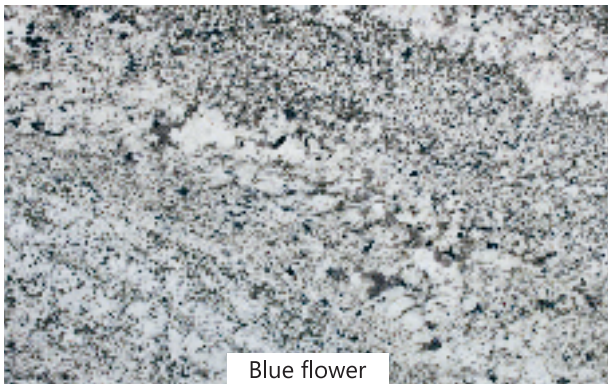

Rajasthan Black

Magic Black

French Green

Indian Green Marble

North Indian Granite

[www.smbstonehub.com](http://www.smbstonehub.com)

Azul Nova

Alpine Black

Blue Dunes

Fantasy Brown

North Indian Granite

[www.smbstonehub.com](http://www.smbstonehub.com)

Bianco Antico

Sunset Canyon

White Champagne

Monte Cristo

North Indian Granite

[www.smbstonehub.com](http://www.smbstonehub.com)

Blue flower

Silver oil

Alaska Gold

Titanium Black

North Indian Granite

[www.smbstonehub.com](http://www.smbstonehub.com)