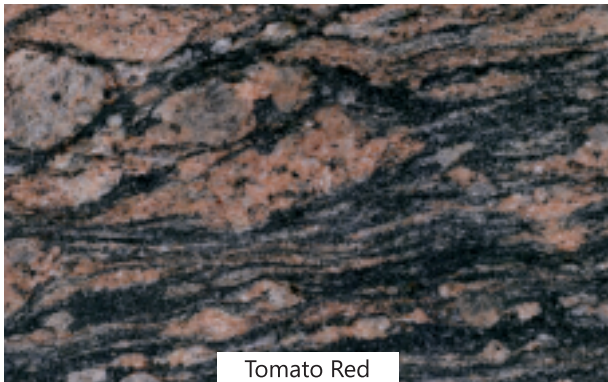

North Indian Granite

[www.smbstonehub.com](http://www.smbstonehub.com)

Jhansi Red

Royal Cream

Crystal yellow

Z Brown

North Indian Granite

[www.smbstonehub.com](http://www.smbstonehub.com)

North Indian Granite

[www.smbstonehub.com](http://www.smbstonehub.com)

Raniwada Yellow

Pink Panther

Tomato Red

Bala Flower

North Indian Granite

[www.smbstonehub.com](http://www.smbstonehub.com)

Rajasthan Black

Magic Black

French Green

Indian Green Marble

North Indian Granite

[www.smbstonehub.com](http://www.smbstonehub.com)

Azul Nova

Alpine Black

Blue Dunes

Fantasy Brown

North Indian Granite

[www.smbstonehub.com](http://www.smbstonehub.com)

Bianco Antico

Sunset Canyon

White Champagne

Monte Cristo