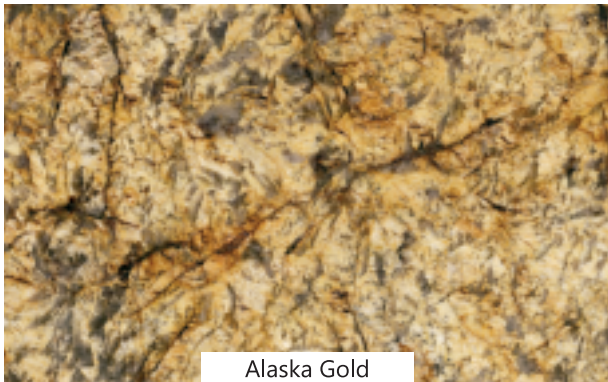

Rajasthan Black

Magic Black

French Green

Indian Green Marble

North Indian Granite

[www.smbstonehub.com](http://www.smbstonehub.com)

Azul Nova

Alpine Black

Blue Dunes

Fantasy Brown

North Indian Granite

[www.smbstonehub.com](http://www.smbstonehub.com)

Bianco Antico

Sunset Canyon

White Champagne

Monte Cristo

North Indian Granite

[www.smbstonehub.com](http://www.smbstonehub.com)

Blue flower

Silver oil

Alaska Gold

Titanium Black

North Indian Granite

[www.smbstonehub.com](http://www.smbstonehub.com)