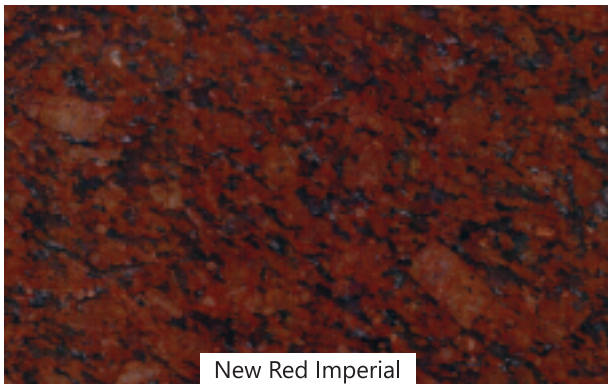

# NORTH INDIAN GRANITE Collection

*pure style \_*

North Indian Granite

[www.smbstonehub.com](http://www.smbstonehub.com)

New Red Imperial

Rosy Pink

Chima Pink

Tiger Skin

North Indian Granite

[www.smbstonehub.com](http://www.smbstonehub.com)

Jhansi Red

Royal Cream

Crystal yellow

Z Brown

North Indian Granite

[www.smbstonehub.com](http://www.smbstonehub.com)

Blue Dunes

Fantasy Brown

North Indian Granite

[www.smbstonehub.com](http://www.smbstonehub.com)

Bianco Antico

Sunset Canyon

White Champagne

Monte Cristo