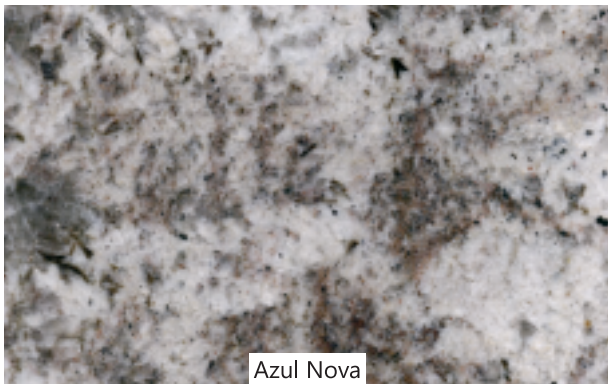

North Indian Granite

[www.smbstonehub.com](http://www.smbstonehub.com)

Raniwada Yellow

Pink Panther

Tomato Red

Bala Flower

North Indian Granite

[www.smbstonehub.com](http://www.smbstonehub.com)

Rajasthan Black

Magic Black

French Green

Indian Green Marble

North Indian Granite

[www.smbstonehub.com](http://www.smbstonehub.com)

Azul Nova

Alpine Black

Blue Dunes

Fantasy Brown

North Indian Granite

[www.smbstonehub.com](http://www.smbstonehub.com)

Bianco Antico

Sunset Canyon

White Champagne

Monte Cristo

North Indian Granite

[www.smbstonehub.com](http://www.smbstonehub.com)

Blue flower

Silver oil

Alaska Gold

Titanium Black

North Indian Granite

[www.smbstonehub.com](http://www.smbstonehub.com)