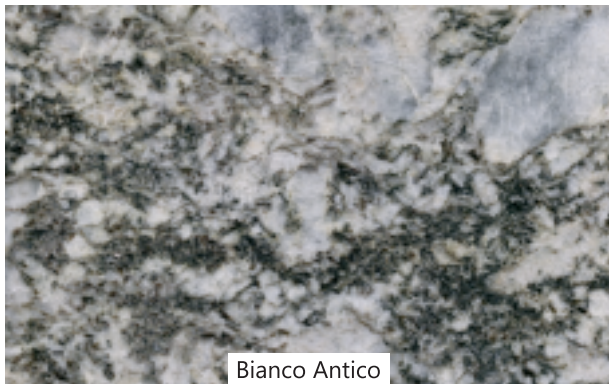

Rajasthan Black

Magic Black

French Green

Indian Green Marble

North Indian Granite

[www.smbstonehub.com](http://www.smbstonehub.com)

Azul Nova

Alpine Black

Blue Dunes

Fantasy Brown

North Indian Granite

[www.smbstonehub.com](http://www.smbstonehub.com)

Bianco Antico

Sunset Canyon

White Champagne

Monte Cristo

North Indian Granite

[www.smbstonehub.com](http://www.smbstonehub.com)

Blue flower

Silver oil

Alaska Gold

Titanium Black

North Indian Granite

[www.smbstonehub.com](http://www.smbstonehub.com)