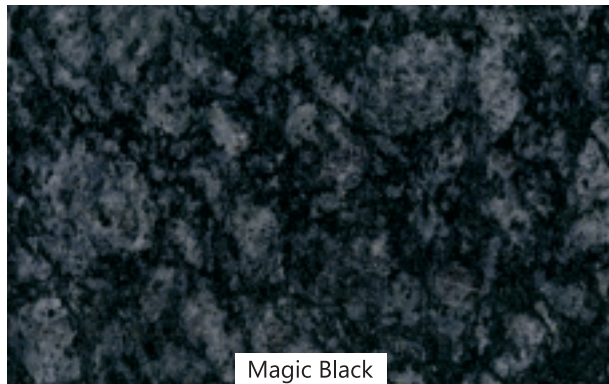

North Indian Granite

[www.smbstonehub.com](http://www.smbstonehub.com)

Jhansi Red

Royal Cream

Crystal yellow

Z Brown

North Indian Granite

[www.smbstonehub.com](http://www.smbstonehub.com)

North Indian Granite

[www.smbstonehub.com](http://www.smbstonehub.com)

Raniwada Yellow

Pink Panther

Tomato Red

Bala Flower

North Indian Granite

[www.smbstonehub.com](http://www.smbstonehub.com)

Rajasthan Black

Magic Black

French Green

Indian Green Marble

North Indian Granite

[www.smbstonehub.com](http://www.smbstonehub.com)

Azul Nova

Alpine Black

Blue Dunes

Fantasy Brown

North Indian Granite

[www.smbstonehub.com](http://www.smbstonehub.com)

Bianco Antico

Sunset Canyon

White Champagne

Monte Cristo